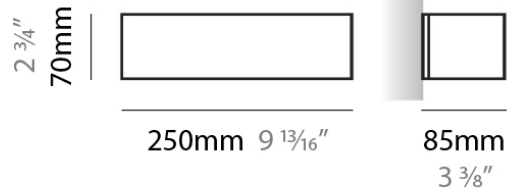

PROJECT
TYPE
NOTES
QUANTITY
DATE

TOY SURFACE

D83138

GENERAL

Series: Toy
Brand: Panzeri
Division: Design
Mounting Type: Surface
Mounting Location: Wall
Subcategory: Ambient

PHYSICAL

Shape: Rectangle
Length (mm): 250
Length (in): 9 7/8
Height (mm): 70
Height (in): 2 3/4
Extension (mm): 85
Extension (in): 3 1/4
Light Distribution: Direct / Indirect
Weight (kg): 0.9
Weight (lbs): 2
Diffuser: Frost White Glass
Fixture Finish: SST
Fixture Material: Metal

ELECTRICAL

Number of Lamps: 1
Lamp Type: CFL
Bulb Included: Bulb Not Included
Total Output Wattage (W): 26
Max. Wattage Per Lamp (W): 26
Lamp Base: GX24-q3
Driver Included: Yes
Driver Type: Ballast - 120Vac - Non-dimming
Input Voltage (V): 120

LED

OPTICAL

RATINGS AND CERTIFICATIONS

Certified By: CSA Certified to UL and CSA Standards
IP rating: IP40