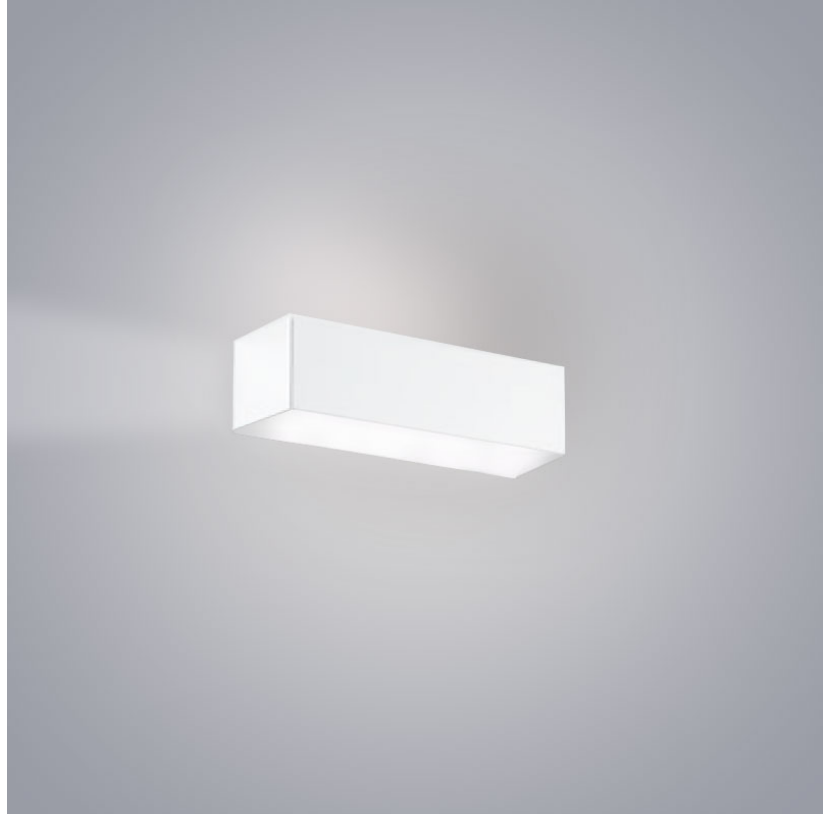

TOY SURFACE

D83137

GENERAL

Series: Toy
Brand: Panzeri
Division: Design
Mounting Type: Surface
Mounting Location: Wall
Subcategory: Ambient

PHYSICAL

Shape: Rectangle
Length (mm): 250
Length (in): 9 7/8
Height (mm): 70
Height (in): 2 3/4
Extension (mm): 85
Extension (in): 3 1/4
Light Distribution: Direct / Indirect
Weight (kg): 0.9
Weight (lbs): 2
Diffuser: Frost White Glass
Fixture Finish: WHI
Fixture Material: Metal

ELECTRICAL

Number of Lamps: 1
Lamp Type: CFL
Bulb Included: Bulb Not Included
Total Output Wattage (W): 26
Max. Wattage Per Lamp (W): 26
Lamp Base: GX24-q3
Dimming: Non-Dimmable
Driver Included: Yes
Driver Type: Ballast - 120Vac - Non-dimming
Input Voltage (V): 120

LED

OPTICAL

RATINGS AND CERTIFICATIONS

Certified By: CSA Certified to UL and CSA Standards
IP rating: IP40