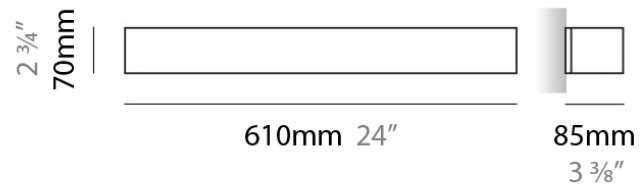

TOY SURFACE

D83141

GENERAL

Series: Toy
Brand: Panzeri
Division: Design
Mounting Type: Surface
Mounting Location: Wall
Subcategory: Ambient

PHYSICAL

Shape: Rectangle
Length (mm): 610
Length (in): 24
Height (mm): 70
Height (in): 2 ³/₄
Extension (mm): 85
Extension (in): 3 ³/₈
Light Distribution: Direct / Indirect
Weight (kg): 2.7
Weight (lbs): 6
Diffuser: Frost White Glass
Fixture Finish: SST
Fixture Material: Metal

ELECTRICAL

Number of Lamps: 1
Lamp Type: LED Retrofit / CFL
Bulb Included: Bulb Not Included
Total Output Wattage (W): 30 / 55
Max. Wattage Per Lamp (W): 30 / 55
Lamp Base: GX24-q3
Driver Included: Yes
Driver Type: Ballast - 120Vac - Non-dimming
Input Voltage (V): 120

LED

OPTICAL

RATINGS AND CERTIFICATIONS

Certified By: CSA Certified to UL and CSA Standards
IP rating: IP40