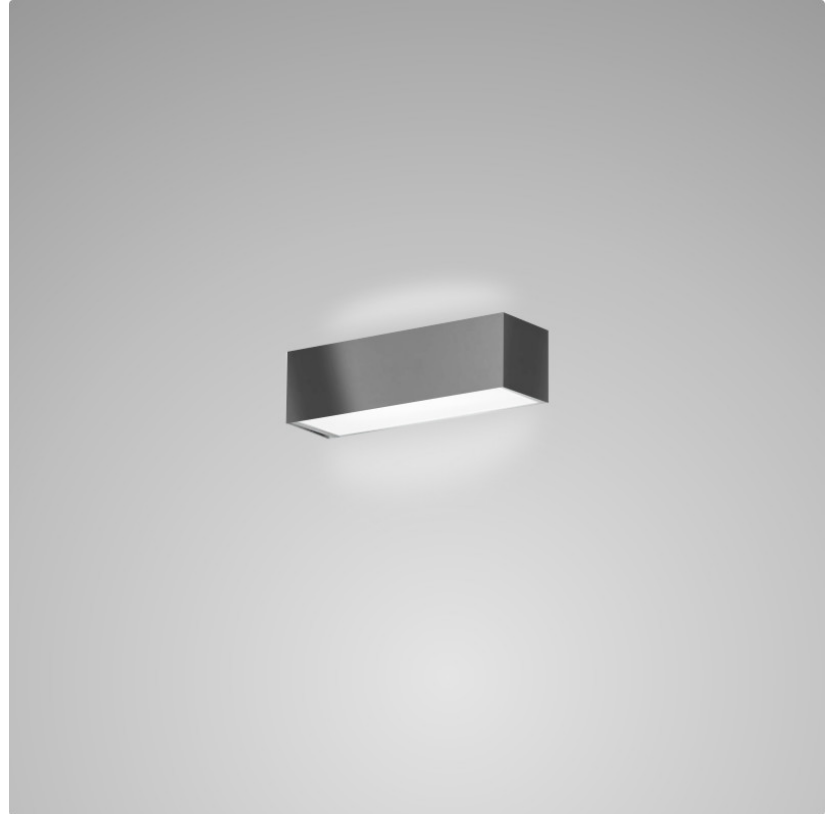

TOY SURFACE

D83281-PSS

GENERAL

Series: Toy
Brand: Panzeri
Division: Design
Mounting Type: Surface
Mounting Location: Wall

PHYSICAL

Shape: Rectangle
Length (mm): 250
Length (in): $9 \frac{13}{16}$
Height (mm): 70
Height (in): $2 \frac{3}{4}$
Extension (mm): 85
Extension (in): $3 \frac{3}{8}$
Light Distribution: Direct / Indirect
Weight (kg): 0.82
Weight (lbs): 1.8
Diffuser: Frost White Glass
Fixture Material: Metal

ELECTRICAL

Lamp Type: LED
Input Wattage (W): 13
Total Output Wattage (W): 12
Driver Included: Yes
Driver Location: Integrated
Driver Type: Integral LED driver, 700mA (Dimming and 277V options available with remote driver sold separately)

LED

Color Temperature (°K): 3000
Max. Delivered Lumen (lm): 938
CRI: >80 CRI

OPTICAL

RATINGS AND CERTIFICATIONS

Certified By: CSA Certified to UL and CSA Standards
IP rating: IP20