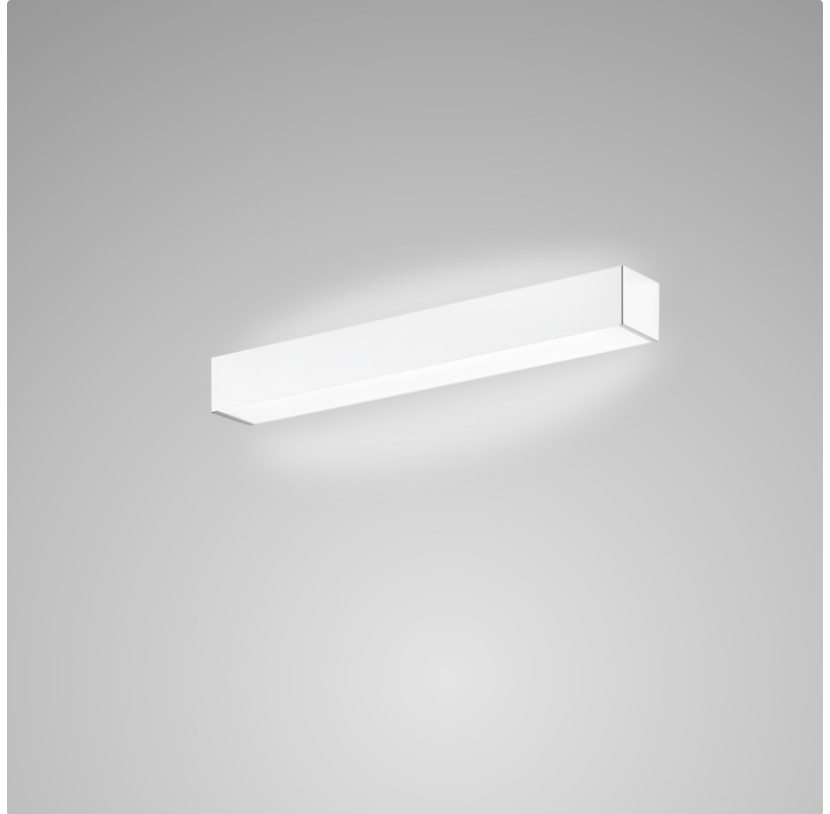

TOY SURFACE

D83140

GENERAL

Series: Toy _____
Brand: Panzeri _____
Division: Design _____
Mounting Type: Surface _____
Mounting Location: Wall _____
Subcategory: Ambient _____

PHYSICAL

Shape: Rectangle _____
Length (mm): 610 _____
Length (in): 24 _____
Height (mm): 70 _____
Height (in): 2 3/4 _____
Extension (mm): 85 _____
Extension (in): 3 3/8 _____
Light Distribution: Direct / Indirect _____
Weight (kg): 2.7 _____
Weight (lbs): 6 _____
Diffuser: Frost White Glass _____
Fixture Finish: WHI _____
Fixture Material: Metal _____

ELECTRICAL

Number of Lamps: 1 _____
Lamp Type: LED Retrofit / CFL _____
Bulb Included: Bulb Not Included _____
Total Output Wattage (W): 26 / 55 _____
Max. Wattage Per Lamp (W): 26 / 55 _____
Lamp Base: 2GX13 _____
Dimming: Non-Dimmable _____
Driver Included: Yes _____
Driver Location: Integrated _____
Driver Type: Ballast - Universal - Non-dimming _____
Input Voltage (V): 120 - 277 _____

LED

OPTICAL

RATINGS AND CERTIFICATIONS

Certified By: CSA Certified to UL and CSA Standards _____
IP rating: IP40 _____