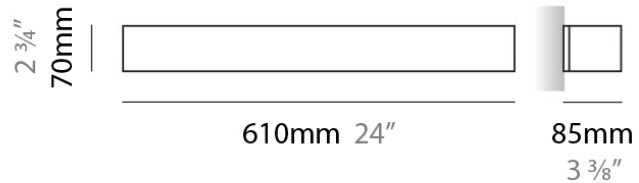

TOY SURFACE

D83140

GENERAL

Series: Toy _____
Brand: Panzeri _____
Division: Design _____
Mounting Type: Surface _____
Mounting Location: Wall _____
Subcategory: Ambient _____

PHYSICAL

Shape: Rectangle _____
Length (mm): 610 _____
Length (in): 24 _____
Height (mm): 70 _____
Height (in): 2 3/4 _____
Extension (mm): 85 _____
Extension (in): 3 3/8 _____
Light Distribution: Direct / Indirect _____
Weight (kg): 2.7 _____
Weight (lbs): 6 _____
Diffuser: Frost White Glass _____
Fixture Finish: WHI _____
Fixture Material: Metal _____

ELECTRICAL

Number of Lamps: 1 _____
Lamp Type: LED Retrofit / CFL _____
Bulb Included: Bulb Not Included _____
Total Output Wattage (W): 26 / 55 _____
Max. Wattage Per Lamp (W): 26 / 55 _____
Lamp Base: 2GX13 _____
Dimming: Non-Dimmable _____
Driver Included: Yes _____
Driver Location: Integrated _____
Driver Type: Ballast - Universal - Non-dimming _____
Input Voltage (V): 120 - 277 _____

LED

OPTICAL

RATINGS AND CERTIFICATIONS

Certified By: CSA Certified to UL and CSA Standards _____
IP rating: IP40 _____